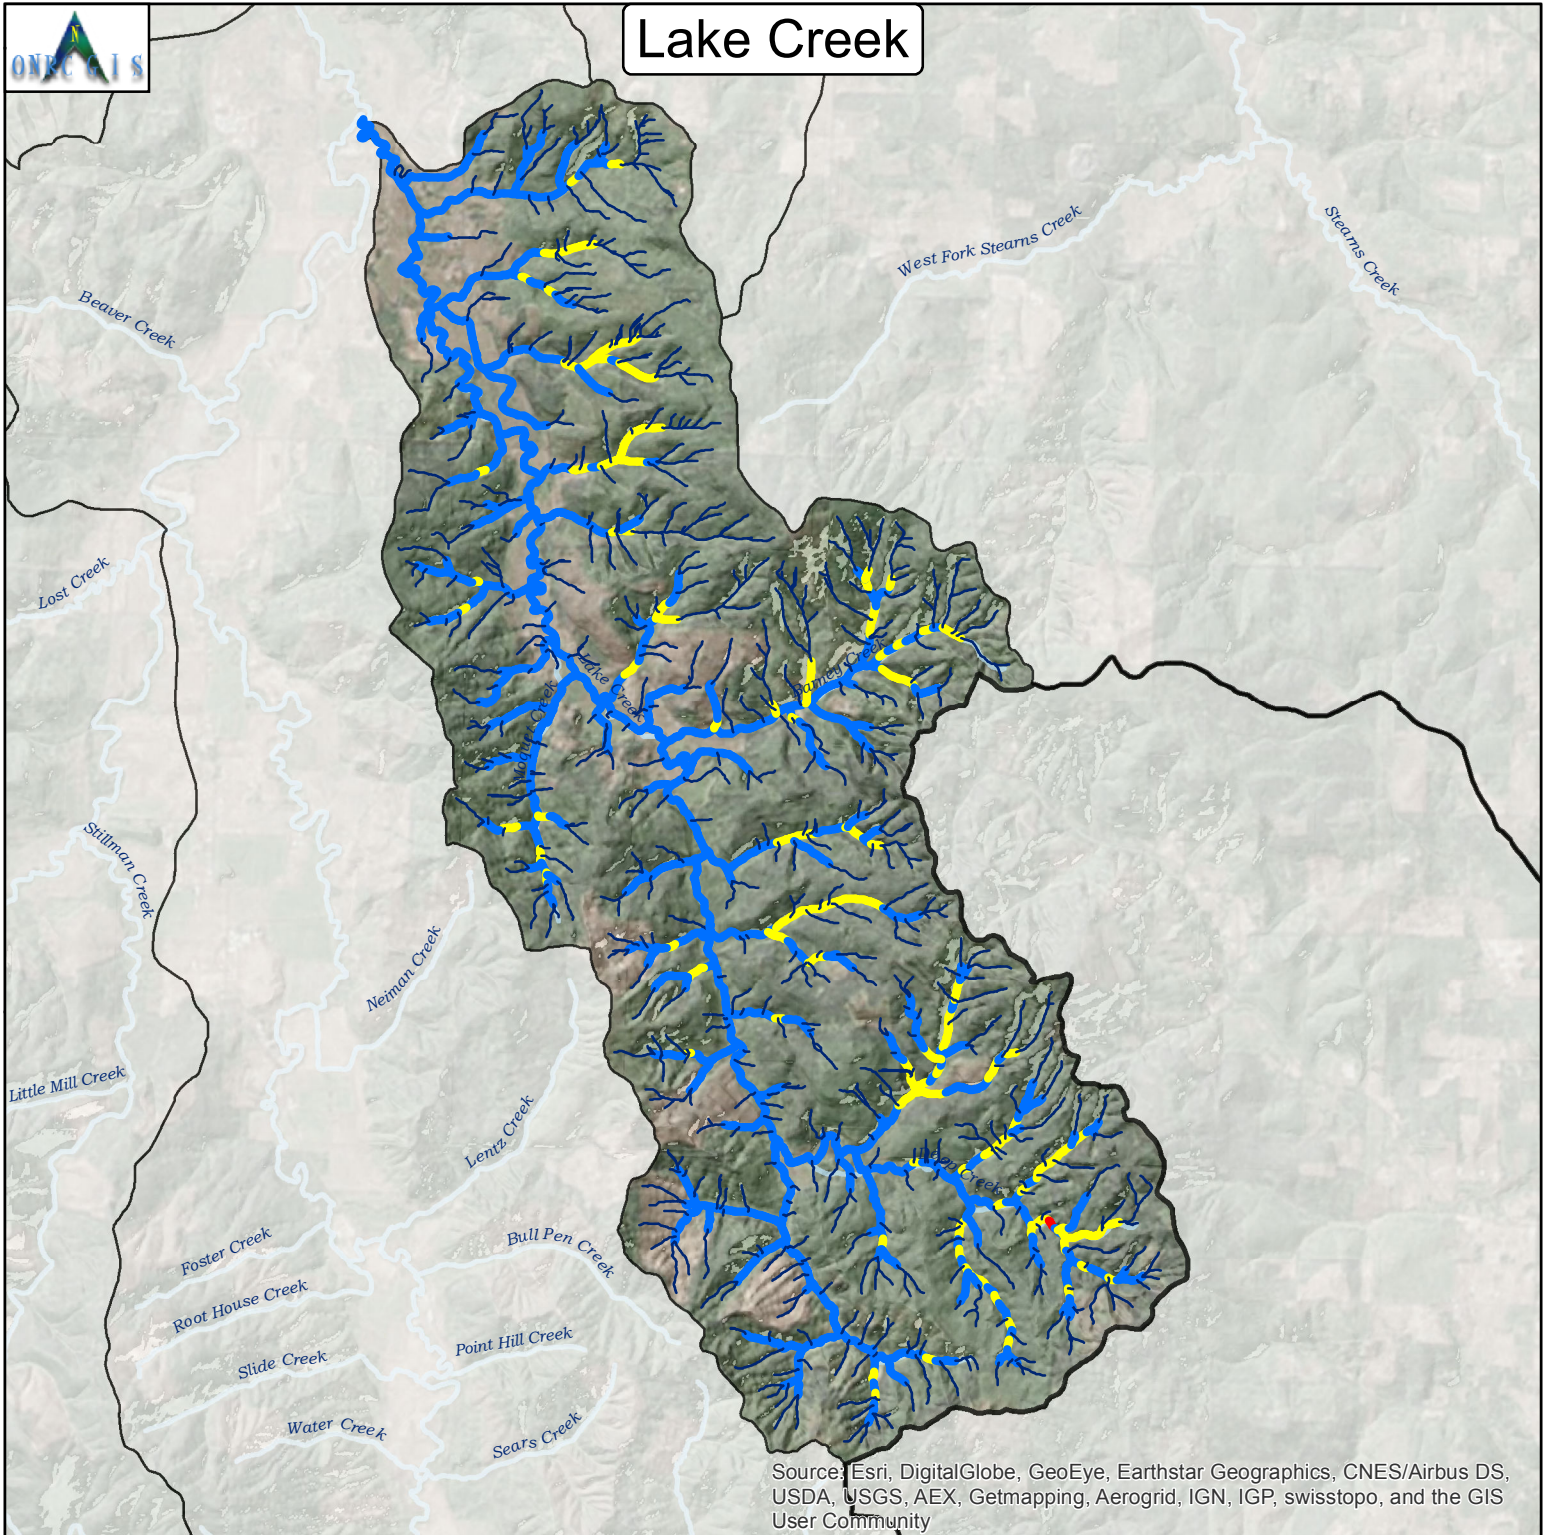

Lake Creek

Source: Esri, DigitalGlobe, GeoEye, Earthstar Geographics, CNES/Airbus DS, USDA, USGS, AEX, Getmapping, Aerogrid, IGN, IGP, swisstopo, and the GIS User Community

Maps By Keven Bennett
UW | ONRC GIS
11/18/2015

Intrinsic Potential Scoring for Coho Summer Rearing Habitat

- 0
- > 0 to 0.35 Low
- > 0.35 to 0.75 Medium
- > 0.75 to 1.00 High

WSC | ONRC 2012

Projection: UTM NAD83 10N Meters
For Detailed Documentation Go To:
http://www.onrc.washington.edu/MarinePrograms/IPOuterCoast/PostPhaseII_MapPortal.html

Source: Esri, DigitalGlobe, GeoEye, Earthstar Geographics, CNES/Airbus DS, USDA, USGS, AEX, and the GIS User Community